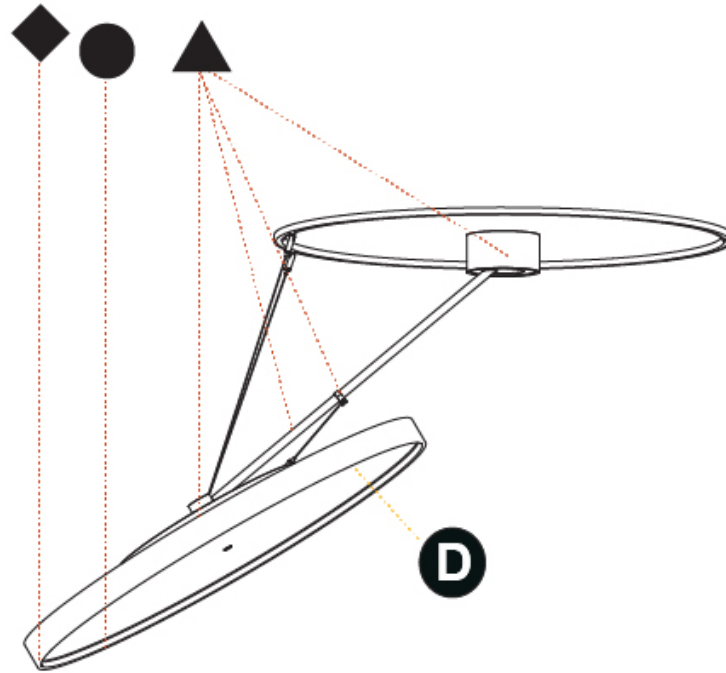

SIGN DIVA DANCER SUSPENSION

A30874-

PROJECT

TYPE

SPECIFIER

QUANTITY

DATE

A