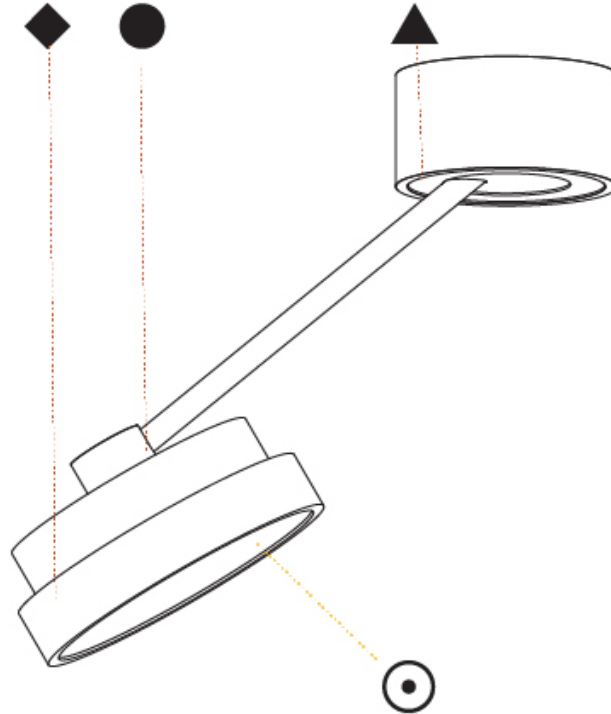

SIGN DIVA DANCER KORONA SUSPENSION

A300043-

PROJECT _____

TYPE _____

SPECIFIER _____

QUANTITY _____

DATE _____

A