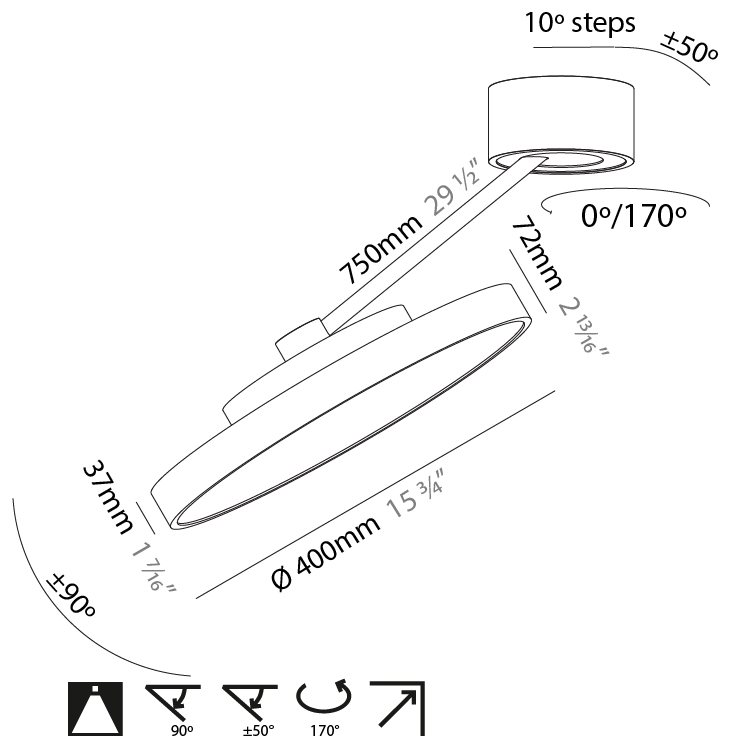

PHYSICAL

Shape: Round
Diameter (mm): 400
Diameter (in): 15 3/4
Height (mm): 72
Height (in): 2 13/16
Max. Overall Height (mm): 870
Max. Overall Height (in): 34 1/4
Extension (mm): 750
Extension (in): 29 1/2
Light Distribution: Adjustable / Direct
Weight (kg): 3.140
Weight (lbs): 6.922
Diffuser: PMMA - Opal / Micro-Prism / Sparkling Secret / Vintage Industrial
Fixture Finish: SSR / BKV / CWI / CRY / HAB / UFT / ITA / RUA / FTG / MYG / LOD / PUS / FRO / FUP / KIA / POP / BLS / SPG / MEY / GOH / GUM / CHC / COM / ABZ / JAG / OBR / MOS / ROR
Fixture Material: Extruded Aluminum / Steel

ELECTRICAL

Lamp Type: LED (Zhaga Standard)
Input Wattage (W): 17
Total Output Wattage (W): 16
Dimming: Tri-Mode (Non-Dimming and Phase Dimming (120Vac only) and 0-10V Dimming)
Driver Included: Yes
Driver Location: Integrated
Driver Type: Constant Current - Universal
Driver Class: Class 2
Input Voltage (V): 120 - 277
Constant Current (MA): 500

LED

Color Temperature (°K): 2700 / 3000 / 3500 / 4000
Max. Delivered Lumen (lm): 1807 / 1943 / 1951 / 1991
Nominal Lumen (lm): 2250 / 2420 / 2430 / 2480
CRI: >90 CRI
Lamp Life (hrs): 50000

OPTICAL

Adjustability: Rotational Canopy 170°; Tilting Canopy ±50°; Tilting Head ±90°

RATINGS AND CERTIFICATIONS

Certified By: Certified for North American Standards
IP rating: IP20