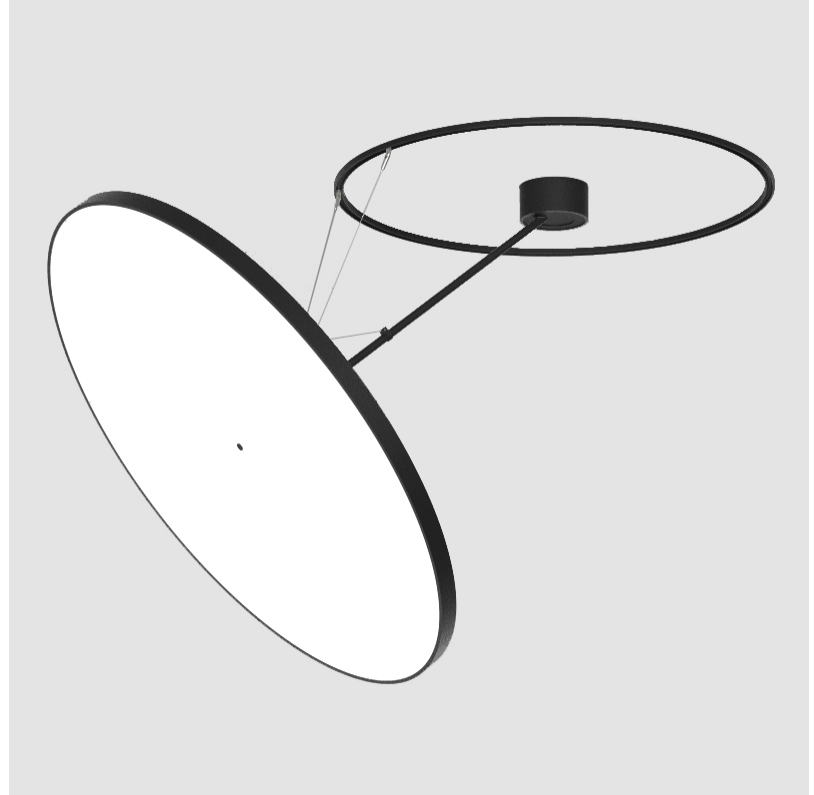

GENERAL

Series: Sign Diva Dancer
Subseries: Sign Diva Dancer
Brand: Prolicht
Division: Architectural
Mounting Type: Suspension
Mounting Location: Ceiling
Subcategory: Pendant

PHYSICAL

Shape: Round
Diameter (mm): 1100
Diameter (in): 43 ⁷/₁₆
Height (mm): 870
Height (in): 34 ¹/₄
Light Distribution: Adjustable / Direct
Weight (kg): 15.8
Weight (lbs): 34.76
Diffuser: PMMA - Opal / Micro-Prism / Sparkling Secret / Vintage Industrial
Fixture Finish: SSR / BKV / CWI / CRY / HAB / UFT / ITA / RUA / FTG / MYG / LOD / PUS / FRO / FUP / KIA / POP / BLS / SPG / MEY / GOH / GUM / CHC / COM / ABZ / JAG / OBR / MOS / ROR
Fixture Material: Extruded Aluminum / Steel

ELECTRICAL

Lamp Type: LED (Zhaga Standard)
Input Wattage (W): 169.4
Total Output Wattage (W): 135
Dimming: Tri-Mode (Non-Dimming and Phase Dimming (120Vac only) and 0-10V Dimming)
Driver Included: Yes
Driver Location: Integrated
Driver Type: Constant Current - Universal
Driver Class: Class 2
Input Voltage (V): 120 - 277
Constant Current (MA): 600

LED

Color Temperature (°K): 3000 / 3500 / 4000
Max. Delivered Lumen (lm): 19520 / 19933 / 20340
CRI: >90 CRI
Lamp Life (hrs): 50000

OPTICAL

Adjustability: Rotational Canopy 170°; Tilting Canopy ±50°; Tilting Head ±90°

RATINGS AND CERTIFICATIONS

Certified By: Certified for North American Standards
IP rating: IP20