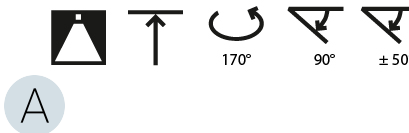

GENERAL

Series: Sign Diva Dancer
Subseries: Sign Diva Dancer Korona
Brand: Prolicht
Division: Architectural
Mounting Type: Suspension
Mounting Location: Ceiling
Subcategory: Pendant

PHYSICAL

Shape: Round
Diameter (mm): 570
Diameter (in): 22 7/16
Height (mm): 1620
Height (in): 63 3/4
Light Distribution: Adjustable / Direct
Weight (kg): 4.5
Weight (lbs): 9.9
Diffuser: PMMA - Opal / Micro-Prism / Sparkling Secret / Vintage Industrial
Fixture Finish: SSR / BKV / CWI / CRY / HAB / UFT / ITA / RUA / FTG / MYG / LOD / PUS / FRO / FUP / KIA / POP / BLS / SPG / MEY / GOH / GUM / CHC / COM / ABZ / JAG / OBR / MOS / ROR
Fixture Material: Extruded Aluminum / Steel

ELECTRICAL

Lamp Type: LED (Zhaga Standard)
Input Wattage (W): 58.3
Total Output Wattage (W): 46.9
Dimming: Tri-Mode (Non-Dimming and Phase Dimming (120Vac only) and 0-10V Dimming)
Driver Included: Yes
Driver Location: Integrated
Driver Type: Constant Current - Universal
Driver Class: Class 2
Input Voltage (V): 120 - 277
Constant Current (MA): 350

LED

Color Temperature (°K): 2700 / 3000 / 4000
Max. Delivered Lumen (lm): 5060 / 6320 / 6580
CRI: >90 CRI
Lamp Life (hrs): 50000

OPTICAL

Adjustability: Rotational Canopy 170°; Tilting Canopy ±50°; Tilting Head ±90°

RATINGS AND CERTIFICATIONS

Certified By: Certified for North American Standards
IP rating: IP20