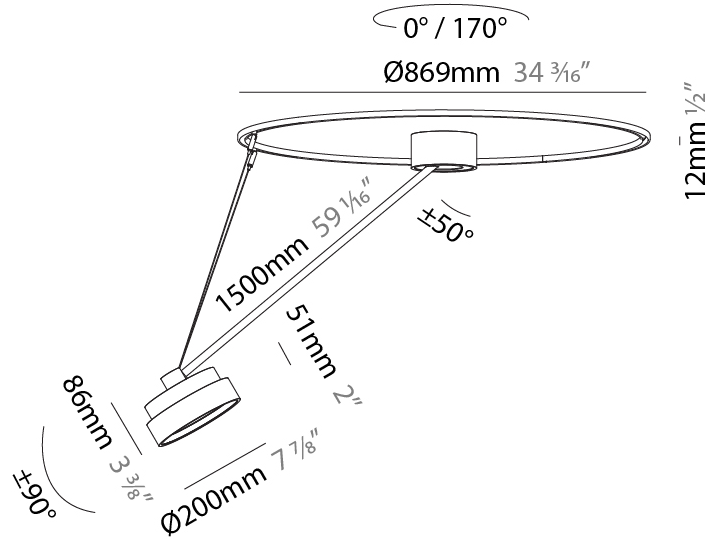

GENERAL

Series: Sign Diva Dancer
Subseries: Sign Diva Dancer
Brand: Prolicht
Division: Architectural
Mounting Type: Suspension
Mounting Location: Ceiling
Subcategory: Pendant

PHYSICAL

Shape: Round
Diameter (mm): 200
Diameter (in): 7 7/8
Height (mm): 1620
Height (in): 63 3/4
Light Distribution: Adjustable / Direct
Weight (kg): 3
Weight (lbs): 6.6
Diffuser: PMMA - Opal / Micro-Prism / Sparkling Secret / Vintage Industrial
Fixture Finish: SSR / BKV / CWI / CRY / HAB / UFT / ITA / RUA / FTG / MYG / LOD / PUS / FRO / FUP / KIA / POP / BLS / SPG / MEY / GOH / GUM / CHC / COM / ABZ / JAG / OBR / MOS / ROR
Fixture Material: Extruded Aluminum / Steel

ELECTRICAL

Lamp Type: LED (Zhaga Standard)
Input Wattage (W): 12.1
Total Output Wattage (W): 11
Dimming: Tri-Mode (Non-Dimming and Phase Dimming (120Vac only) and 0-10V Dimming)
Driver Included: Yes
Driver Location: Integrated
Driver Type: Constant Current - Universal
Driver Class: Class 2
Input Voltage (V): 120 - 277
Constant Current (MA): 350

LED

Color Temperature (°K): 2700 / 3000 / 3500 / 4000
Max. Delivered Lumen (lm): 836 / 895 / 903 / 921
Nominal Lumen (lm): 1280 / 1370 / 1382 / 1410
CRI: >90 CRI
Lamp Life (hrs): 50000

OPTICAL

Adjustability: Rotational Canopy 170°; Tilting Canopy ±50°; Tilting Head ±90°

RATINGS AND CERTIFICATIONS

Certified By: Certified for North American Standards
IP rating: IP20